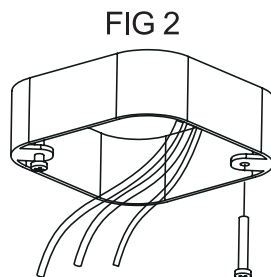

Dimensions

3Way CCT Adjustable 15" Flush Mount Fixture

24W REPLACES 125W

Features:

- Adjustable CCT: 3000K , 4000K or 5000K
- Construction: Iron with white PMMA diffuser
- Input voltage: AC 120V 60/50Hz
- Twin high guage steel rings surround a smooth white PMMA diffuser for low glow
- %10-%100 dimming capability, This fixture is compatible with most leading and trailing edge TRIAC dimmers
- High performance, easy to install residential grade flush mount solution that offers good output, energy-efficiency and streamlined design
- Color rendering index: 80
- Lifetime rated for greater than 50,000 hours
- Beam angle °120

Installation (Junction Box)

FIG 1

FIG 2

FIG 3

FIG 4

FIG 5

FIG 6