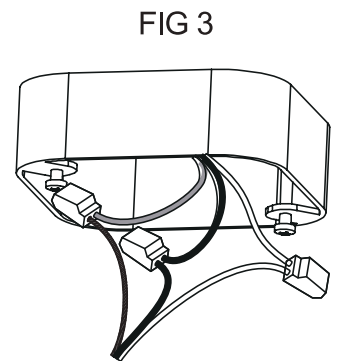

Dimensions

3Way CCT Adjustable 15" Flush Mount Fixture

24W REPLACES 125W

Features:

- Adjustable CCT: 3000K , 4000K or 5000K
- Construction: Iron with white PMMA diffuser
- Input voltage: AC 120V 60/50Hz
- Twin high guage steel rings surround a smooth white PMMA diffuser for low glow
- %10-%100 dimming capability, This fixture is compatible with most leading and trailing edge TRIAC dimmers
- High performance, easy to install residential grade flush mount solution that offers good output, energy-efficiency and streamlined design
- Color rendering index: 80
- Lifetime rated for greater than 50,000 hours
- Beam angle °120

Installation (Junction Box)

FIG 1

FIG 2

FIG 3

FIG 4

FIG 5

FIG 6