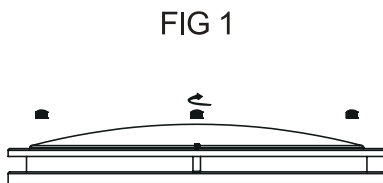

3Way CCT Adjustable 15" Flush Mount Fixture

24W REPLACES 125W

15 inches

Power: 24W

Specification

Model No.:	Size	Power	Brightness	Color Temperature	Input Voltage	Life Time
VO-RF15W24-120-D-3Way	15" x 2.5"	24 W	2000 LM	3000K/4000K/5000K	120V	50/000H

Dimensions

3Way CCT Adjustable 15" Flush Mount Fixture

24W REPLACES 125W

Features:

- Adjustable CCT: 3000K , 4000K or 5000K
- Construction: Iron with white PMMA diffuser
- Input voltage: AC 120V 60/50Hz
- Twin high guage steel rings surround a smooth white PMMA diffuser for low glow
- %10-%100 dimming capability, This fixture is compatible with most leading and trailing edge TRIAC dimmers
- High performance, easy to install residential grade flush mount solution that offers good output, energy-efficiency and streamlined design
- Color rendering index: 80
- Lifetime rated for greater than 50,000 hours
- Beam angle °120

Installation (Junction Box)

FIG 1

FIG 2

FIG 3

FIG 4

FIG 5

FIG 6