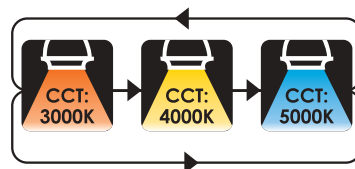

3Way CCT Adjustable 15" Flush Mount Fixture

24W REPLACES 125W

15 inches

Power: 24W

Specification

Model No.:	Size	Power	Brightness	Color Temperature	Input Voltage	Life Time
VO-RF15W24-120-D-3Way	15" x 2.5"	24 W	2000 LM	3000K/4000K/5000K	120V	50/000H

Dimensions

3Way CCT Adjustable 15" Flush Mount Fixture

24W REPLACES 125W

Features:

- Adjustable CCT: 3000K , 4000K or 5000K
- Construction: Iron with white PMMA diffuser
- Input voltage: AC 120V 60/50Hz
- Twin high guage steel rings surround a smooth white PMMA diffuser for low glow
- %10-%100 dimming capability, This fixture is compatible with most leading and trailing edge TRIAC dimmers
- High performance, easy to install residential grade flush mount solution that offers good output, energy-efficiency and streamlined design
- Color rendering index: 80
- Lifetime rated for greater than 50,000 hours
- Beam angle °120