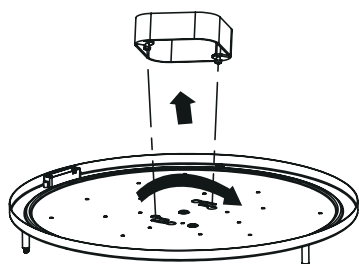

Dimensions

3Way CCT Adjustable 15" Flush Mount Fixture

24W REPLACES 125W

Features:

- Adjustable CCT: 3000K , 4000K or 5000K
- Construction: Iron with white PMMA diffuser
- Input voltage: AC 120V 60/50Hz
- Twin high guage steel rings surround a smooth white PMMA diffuser for low glow
- %10-%100 dimming capability, This fixture is compatible with most leading and trailing edge TRIAC dimmers
- High performance, easy to install residential grade flush mount solution that offers good output, energy-efficiency and streamlined design
- Color rendering index: 80
- Lifetime rated for greater than 50,000 hours
- Beam angle °120

Installation (Junction Box)

FIG 1

FIG 2

FIG 3

FIG 4

FIG 5

FIG 6