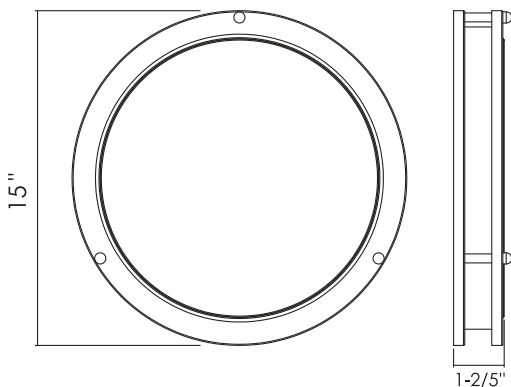

3Way CCT Adjustable 15" Flush Mount Fixture

24W REPLACES 125W

15 inches

Power: 24W

Specification

Model No.:	Size	Power	Brightness	Color Temperature	Input Voltage	Life Time
VO-RF15W24-120-D-3Way	15" x 2.5"	24 W	2000 LM	3000K/4000K/5000K	120V	50/000H

Dimensions

3Way CCT Adjustable 15" Flush Mount Fixture

24W REPLACES 125W

Features:

- Adjustable CCT: 3000K , 4000K or 5000K
- Construction: Iron with white PMMA diffuser
- Input voltage: AC 120V 60/50Hz
- Twin high guage steel rings surround a smooth white PMMA diffuser for low glow
- %10-%100 dimming capability, This fixture is compatible with most leading and trailing edge TRIAC dimmers
- High performance, easy to install residential grade flush mount solution that offers good output, energy-efficiency and streamlined design
- Color rendering index: 80
- Lifetime rated for greater than 50,000 hours
- Beam angle °120