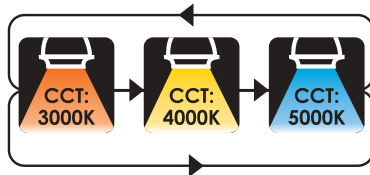

3Way CCT Adjustable 15" Flush Mount Fixture

24W REPLACES 125W

15 inches

Power: 24W

Specification

Model No.:	Size	Power	Brightness	Color Temperature	Input Voltage	Life Time
VO-RF15W24-120-D-3Way	15" x 2.5"	24 W	2000 LM	3000K/4000K/5000K	120V	50/000H

Dimensions

3Way CCT Adjustable 15" Flush Mount Fixture

24W REPLACES 125W

Features:

- Adjustable CCT: 3000K , 4000K or 5000K
- Construction: Iron with white PMMA diffuser
- Input voltage: AC 120V 60/50Hz
- Twin high guage steel rings surround a smooth white PMMA diffuser for low glow
- %10-%100 dimming capability, This fixture is compatible with most leading and trailing edge TRIAC dimmers
- High performance, easy to install residential grade flush mount solution that offers good output, energy-efficiency and streamlined design
- Color rendering index: 80
- Lifetime rated for greater than 50,000 hours
- Beam angle °120

Installation (Junction Box)

FIG 1

FIG 2

FIG 3

FIG 4

FIG 5

FIG 6